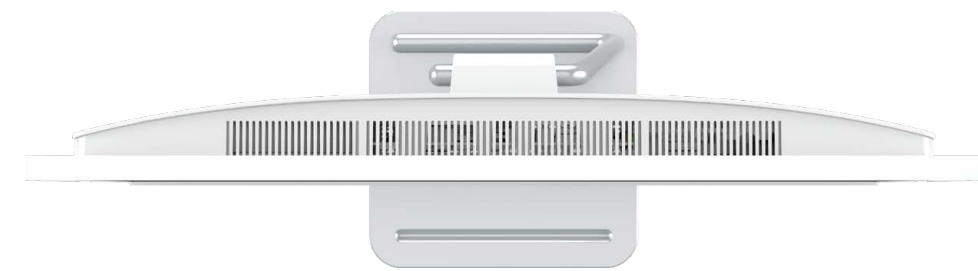

Value-Top

GS40UW/GS40UB

All-in-One
Desktop PC

SPECIFICATION

Operating system	Windows 11 Pro
Processor and graphics	Intel N95 Processor with Intel UHD Graphics
Memory	8GB DDR4 2666MHz RAM
Expansion slots	SATA HDD only
Storage	256GB M.2 NVMe SSD
Display	23.8" IPS Full HD Screen
Audio Features	Built-In Two Channel Speakers
Keyboard and mouse	Wireless Keyboard and Mouse
External I/O Ports	4x USB 3.0, 2x USB 2.0, 1x Type C, 1x RJ45, Audio in/out
Video connector	1x HDMI, 1x COM Port
Wireless technology	Realtek 8822 Wireless Card with, Bluetooth version 5.0
Network interface	Gigabit Network Port
Webcam	No Integrated Webcam
Form factor	All In One with fixed stand
Color	White, Black
Power supply	60W External Adapter
Office software	Not Included
Security Software	N/A
Software included	N/A
Dimensions (W X D X H)	539.7*53.9*322mm Exclude Base
Package dimensions	608*168*500mm
Weight	5.81kg
Package weight	6.96kg
Warranty	3 Years 1 Year Warranty on Keyboard, Mouse & Power Adapter