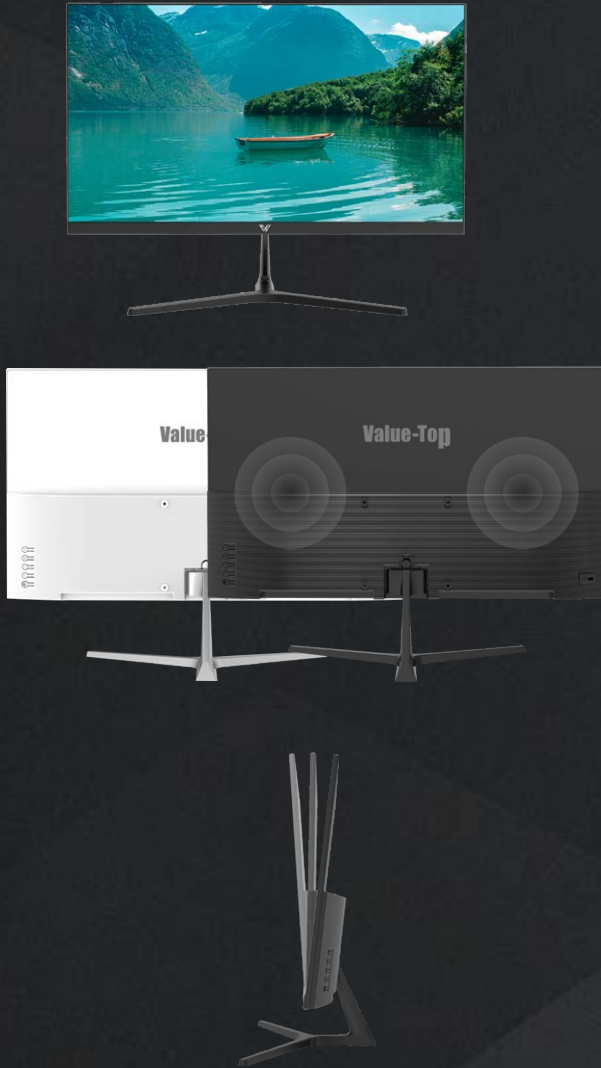

Value-Top

S22IFR100/S22IFR100W

**21.5" 100Hz
Full HD Monitor
with IPS Panel**

S22IFR100/S22IFR100W

21.5" Full HD Monitor

Specifications

Basic	Size	21.5"
	Refresh Rate	100Hz
	Response Time	5ms
	Aspect Ratio	16:9
Function		VGA+HDMI+AUDIO IN+DC
Panel	Panel Type	IPS
	Viewing Area	478.656(H)×260.28(V) mm
	Viewing Angle	H:178° V:178°
	Resolution	1920 x 1080
	Pixel Pitch	0.2493×0.241 mm
	Display Color	16.7M
	Brightness (Max.)	250cd/m2
Contrast		1,000:1
Wall Adapter	Wall Adapter Type	12V/2.5A
	Consumption	<25W
	Stand-by	<0.5W
Physical	Speaker(Typ.)	2W x 2
	VESA wall mount	100*100mm(4 holes)
	Tilt	-5 ~ 15°
	Unit (W xD x H) mm	504.02*178*376mm
	Packed (W xD x H) mm	550*110*370mm
	Net Weight (KG)	3.02kg
	Gross Weight (KG)	3.8kg
	Accessories	HDMI cable, metal V Stand, manual, adapter